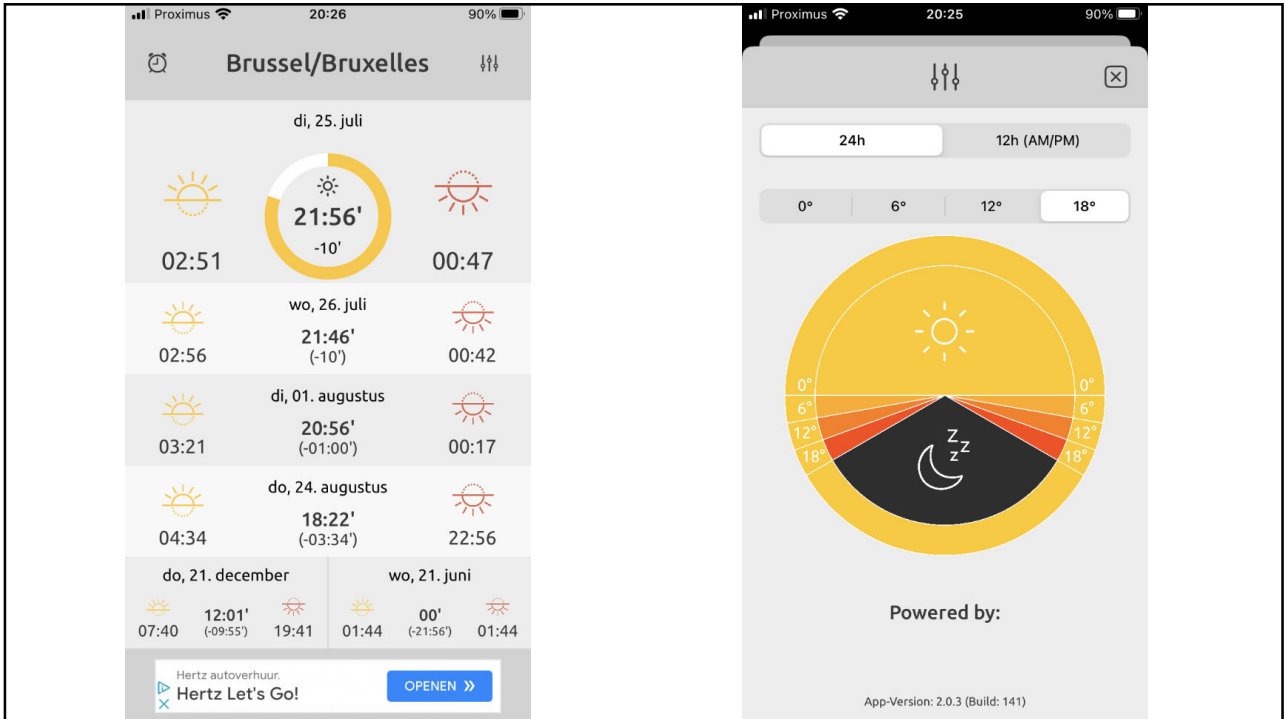

Daylight BASIC

True Solar Time