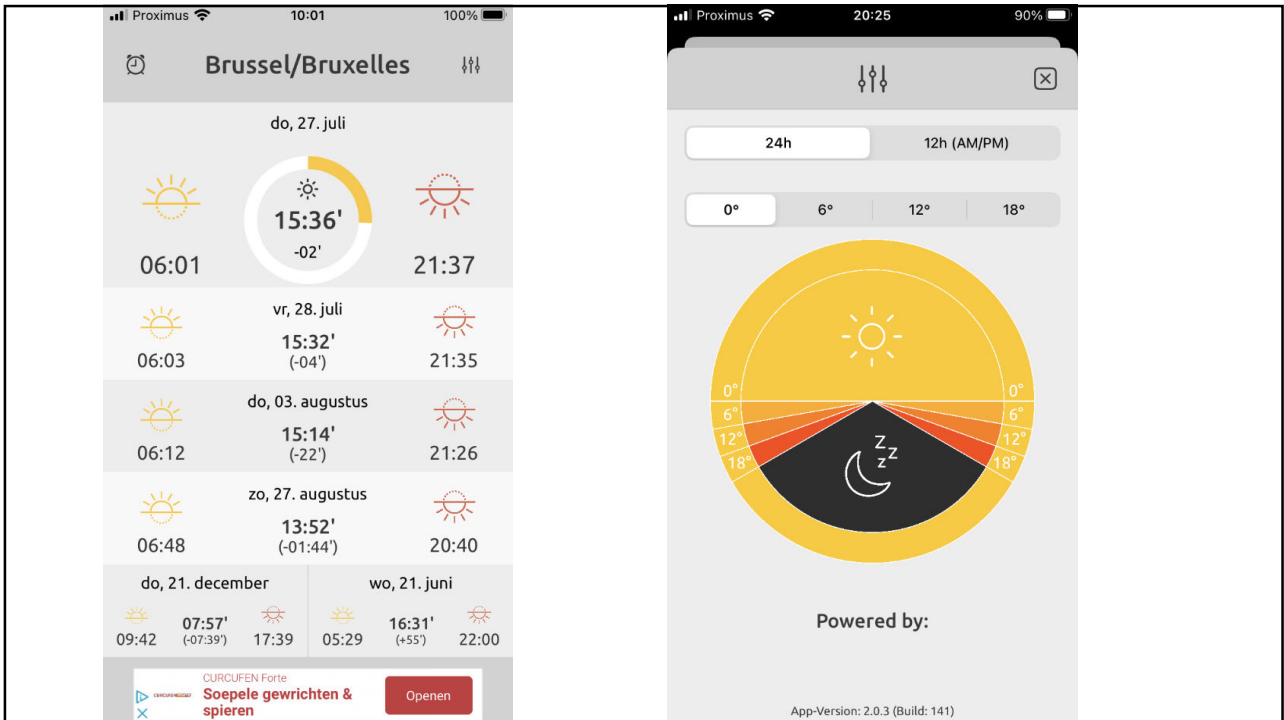

Daylight BASIC

True Solar Time