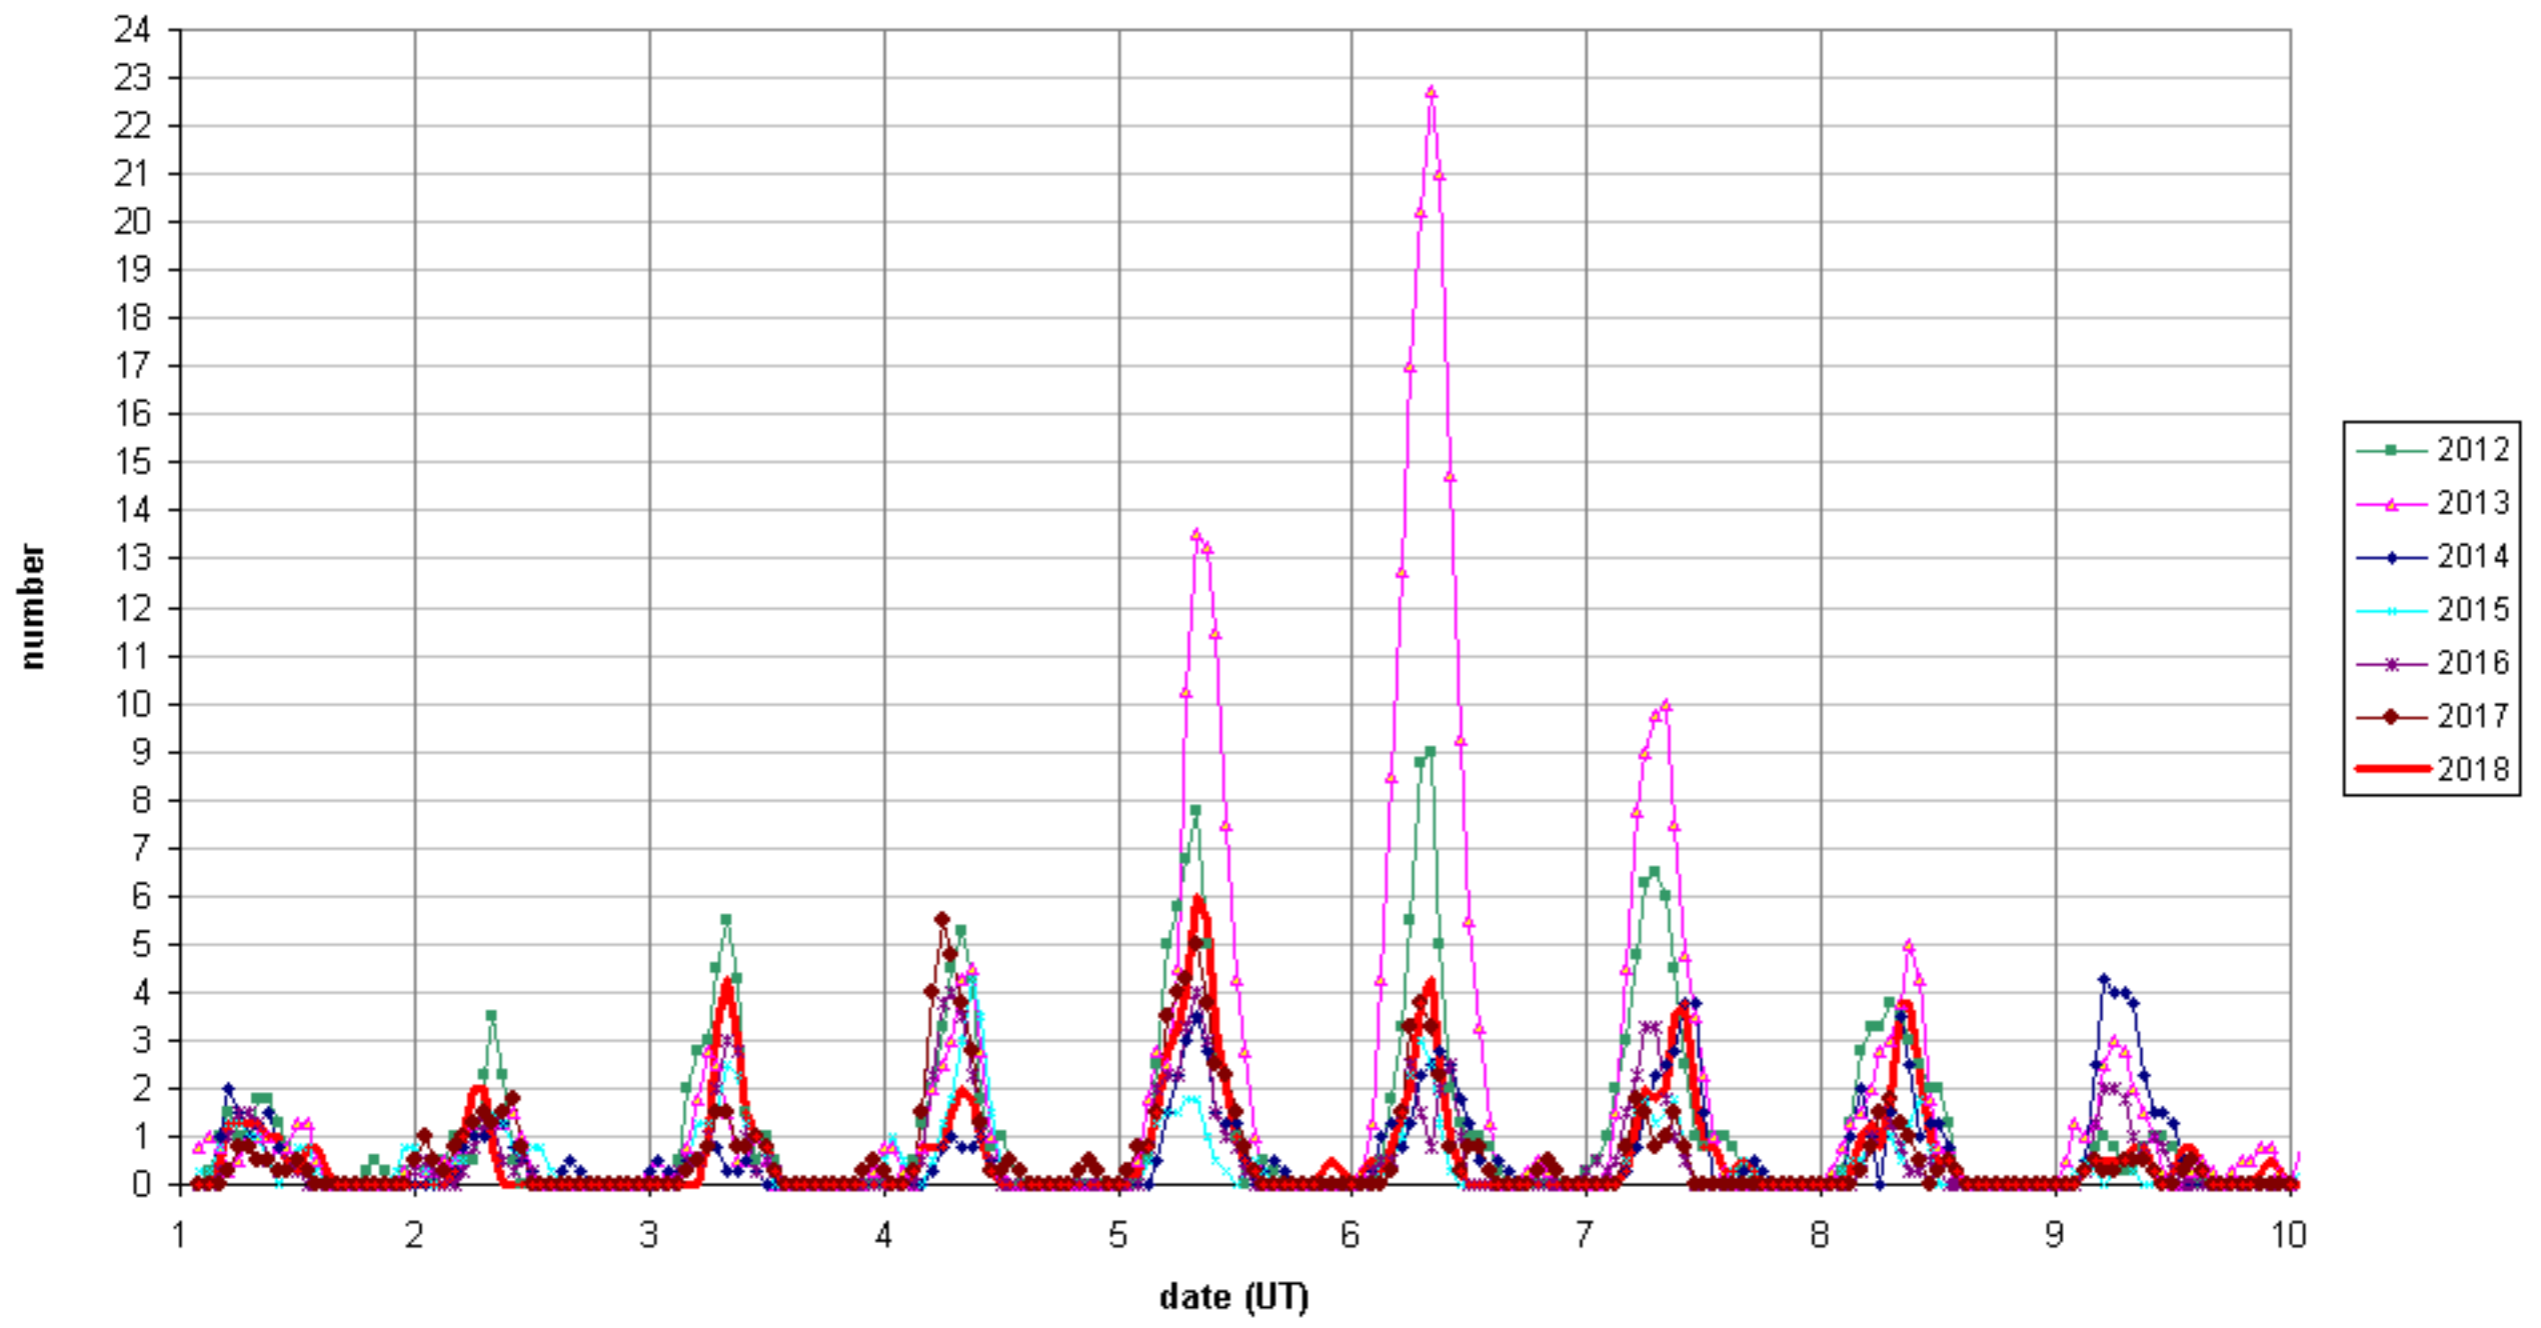

ETA_2012-2018_49.99 MHz_FV/BEKAMP(Kampenhout)
manually counted **overdense reflections** (*weighted average per hour*)

ETA_2012-2018_49.99 MHz_FV/BEKAMP(Kampenhout)
manually counted overdense reflections **longer than 10 seconds** (*weighted average per hour*)

ETA_2012-2018_49.99 MHz_FV/BEKAMP(Kampenhout)
manually counted overdense reflections **longer than 1 minute**