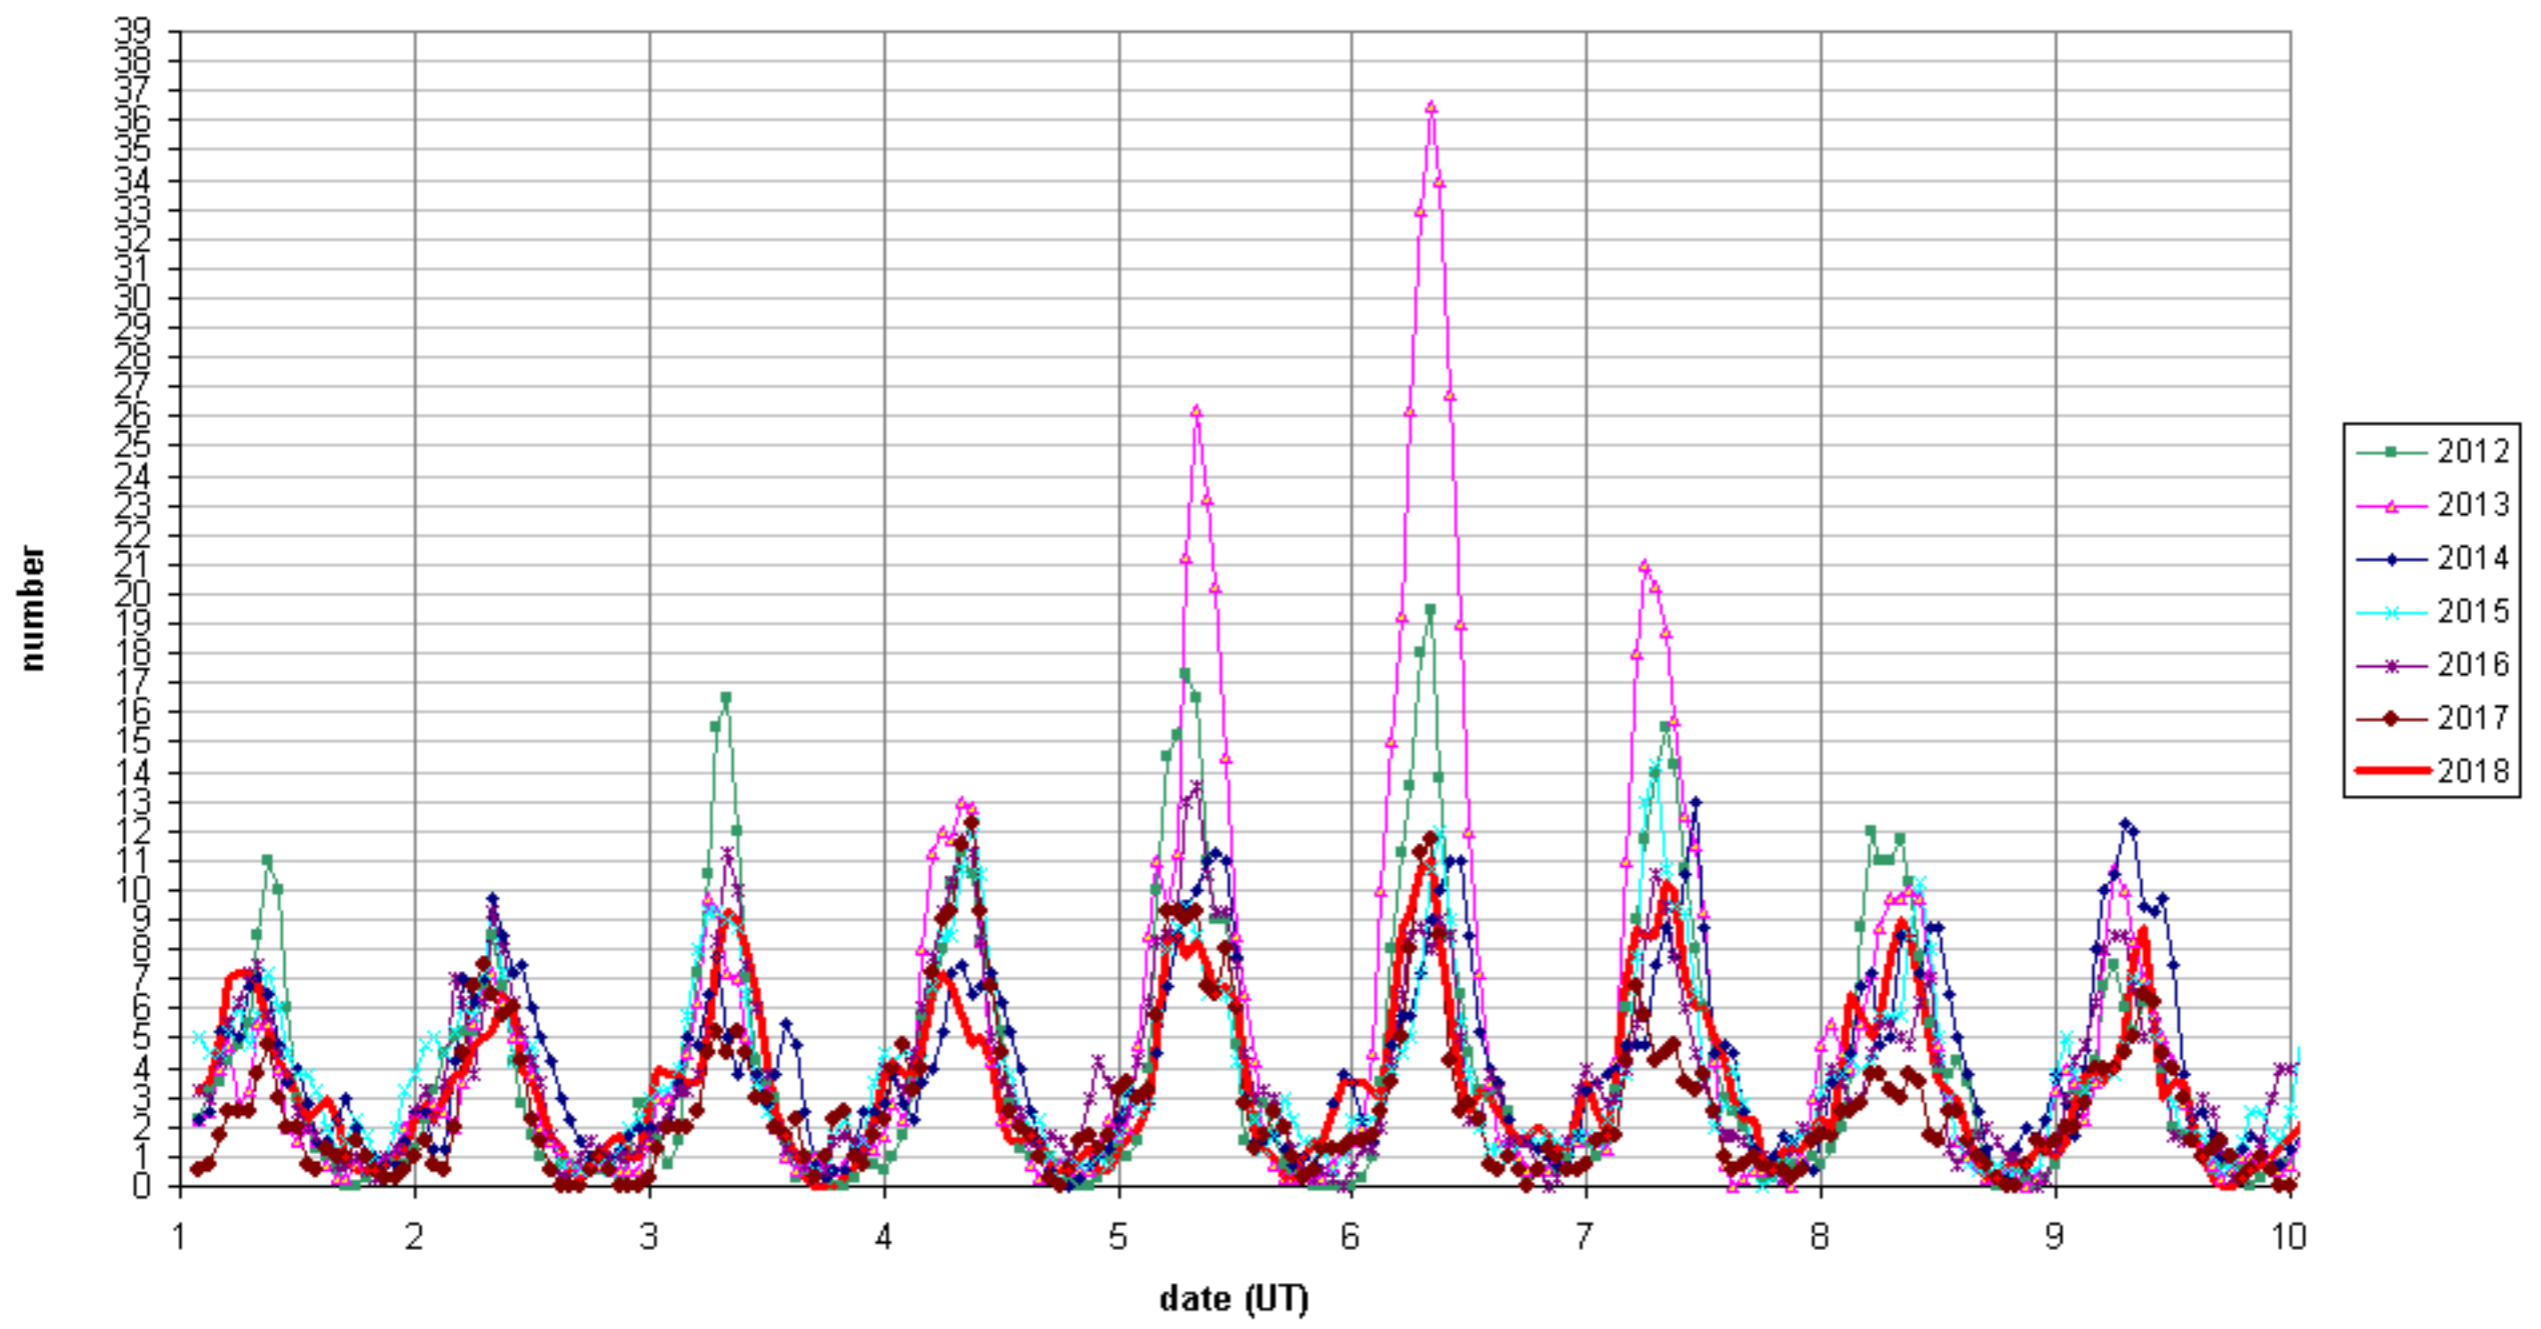

ETA_2012-2018_49.99 MHz_FV/BEKAMP(Kampenhout)
manually counted **overdense reflections** (*weighted average per hour*)

ETA_2012-2018_49.99 MHz_FV/BEKAMP(Kampenhout)
manually counted overdense reflections **longer than 10 seconds** (*weighted average per hour*)

ETA_2012-2018_49.99 MHz_FV/BEKAMP(Kampenhout)
manually counted overdense reflections **longer than 1 minute**