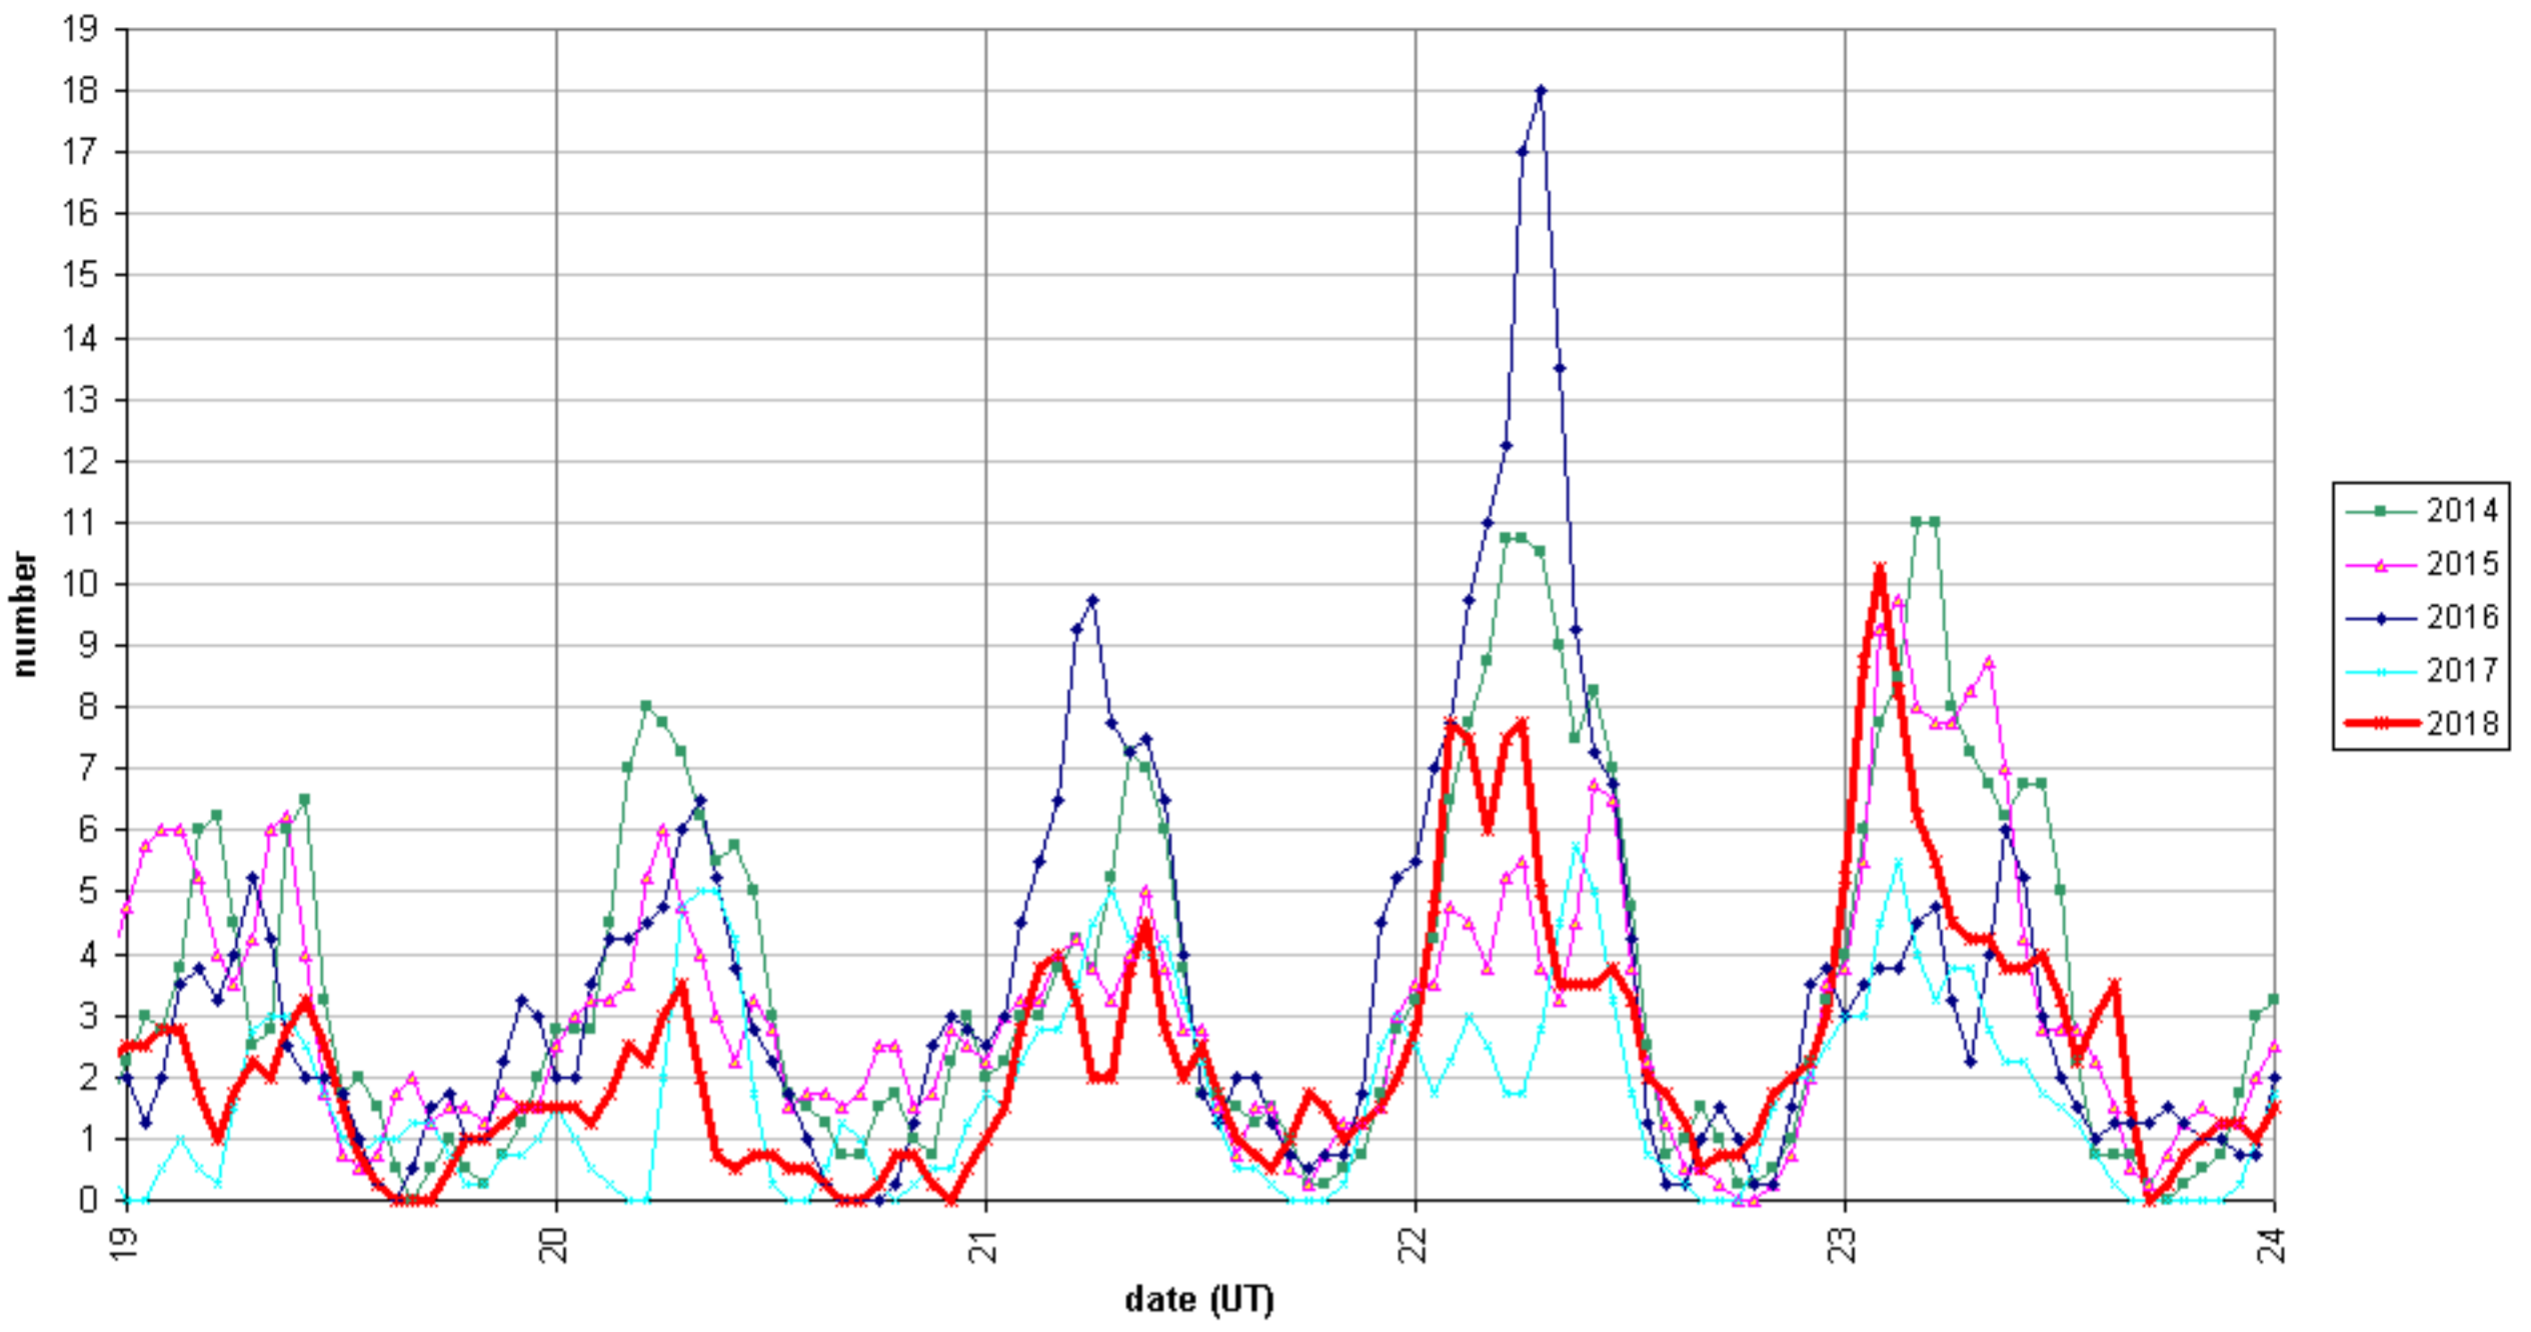

LYR_2014-2018_49.99 MHz_FV/BEKAMP(Kampenhou)
manually counted overdense reflections (weighted average per hour)

LYR_2014-2018_49.99 MHz_FV/BEKAMP(Kampenhou)
manually counted overdense reflections **longer than 10 seconds** (weighted average per hour)